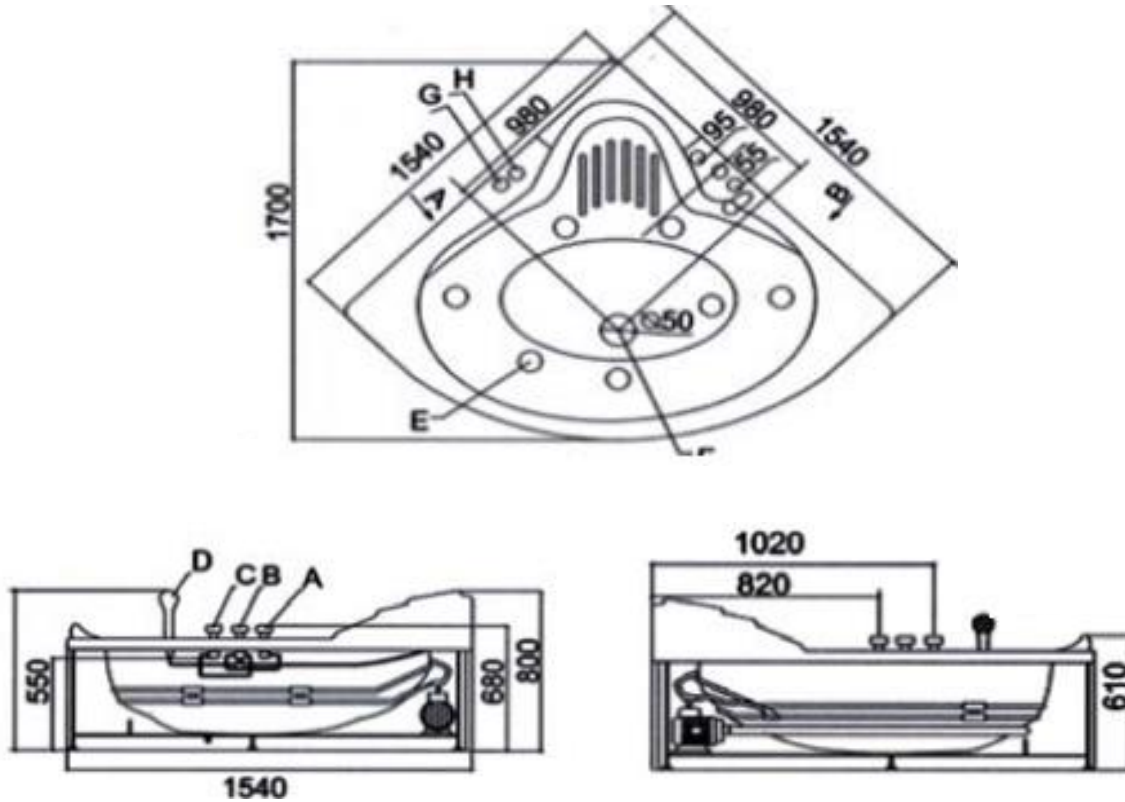

SPECIFICATION SHEET - bathtubs

BRAND:	EAGO	Product Photo:
ORIGIN:	China	
SERIES:	ACRYLIC MASSAGE BATHTUBS	
PRODUCT DESCRIPTION:	corner whirlpool bathtub for 2 persons - 6 water + 8 air jets 403.5 liter water capacity with mixer & handshower, cascade inlet & drain	
MODEL No.	AM505 -2JDCLZ	
FINISH/COLOUR:	Acrylic White	
DIMENSIONS:	1540 x 1540 x 800mm	
OPTIONAL MATCHING PARTS:		

Technical Informations:

REMINDER:	Pipe flushing must be done before faucets are installed. Failure to do so voids the warranty. Do not use cleaners containing abrasive cleansers, ammonia, bleach, acids, waxes, alcohol, solvents or other products not recommended for chrome.